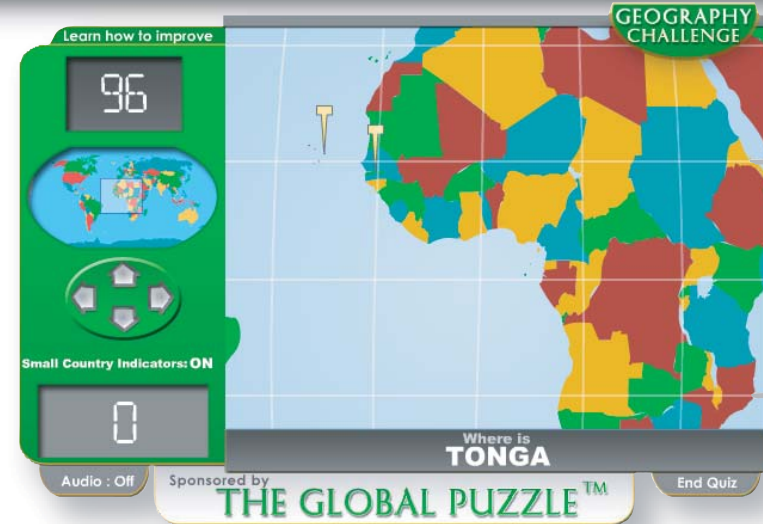

Online Quiz

Group name:

Group password: